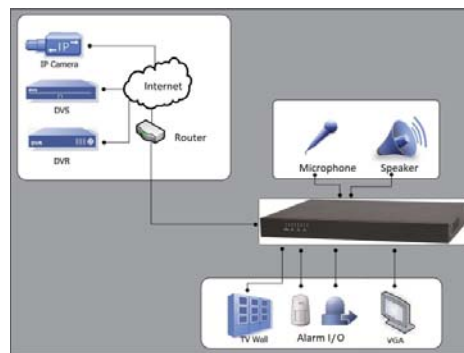

## DS-6301/6304/6308DI Decoder Server

### Key Features

- High performance hardware decoding
- Compatible with standard H.264, MPEG4 and Hikvision DVR/DVS/Network Cameras
- Up to 720p resolution decoding
- VGA and composite output simultaneously
- Support variable bit rate and frame rate
- Support dynamic and cycle decoding
- Support DHCP and DDNS

### Specifications

		DS-6301DI	DS-6304DI	DS-6308DI
Video/Audio input	Video compression	H.264, MPEG4	H.264, MPEG4	H.264, MPEG4
	Audio compression	OggVorbis, 16Kbps	OggVorbis, 16Kbps	OggVorbis, 16Kbps
	Voice talk input	1-ch, BNC(2.0Vp-p, 1kΩ)	1-ch, BNC(2.0Vp-p, 1kΩ)	1-ch, BNC(2.0Vp-p, 1kΩ)
Video/Audio output	Decode resolution	QCIF/CIF/2CIF/DCIF/4CIF/720P	QCIF/CIF/2CIF/DCIF/4CIF/720P	QCIF/CIF/2CIF/DCIF/4CIF/720P
	Video output	1-ch, BNC (1.0Vp-p, 75Ω)	4-ch, BNC (1.0Vp-p, 75Ω)	8-ch, BNC (1.0Vp-p, 75Ω)
	Frame rate	720P: 25fps(P)/30fps(N)	720P: 25fps(P)/30fps(N)	720P: 25fps(P)/30fps(N)
	Stream type	Video/Video&Audio	Video/Video&Audio	Video/Video&Audio
	Audio output	1-ch, BNC (Linear, 600Ω)	4-ch, BNC (Linear, 600Ω)	8-ch, BNC (Linear, 600Ω)
	Voice talk output	1-ch, BNC (Linear, 600Ω)	1-ch, BNC (Linear, 600Ω)	1-ch, BNC (Linear, 600Ω)
	External interface	Communication interface	1 RJ45 10M/100M/1000M adaptive Ethernet interface 1 RS232 port, 1 RS485 port	1 RJ45 10M/100M/1000M adaptive Ethernet interface 1 RS232 port, 1 RS485 port
VGA interface		1-ch, Resolution: 1280×1024×60Hz, 1280×720×60Hz, 1024×768×60Hz	2-ch, Resolution: 1280×1024×60Hz, 1280×720×60Hz, 1024×768×60Hz	4-ch, Resolution: 1280×1024×60Hz, 1280×720×60Hz, 1024×768×60Hz
Alarm input		8-ch	8-ch	8-ch
Alarm output		8-ch	8-ch	8-ch
General	Consumption	≤40W	≤40W	≤40W
	Working humidity	10%~90%	10%~90%	10%~90%
	Dimension (mm)	440mm(W)x44.5mm(H) x320mm(D)	440mm(W)x44.5mm(H) x320mm(D)	440mm(W)x44.5mm(H) x320mm(D)
	Weight	≤5Kg	≤5Kg	≤5Kg